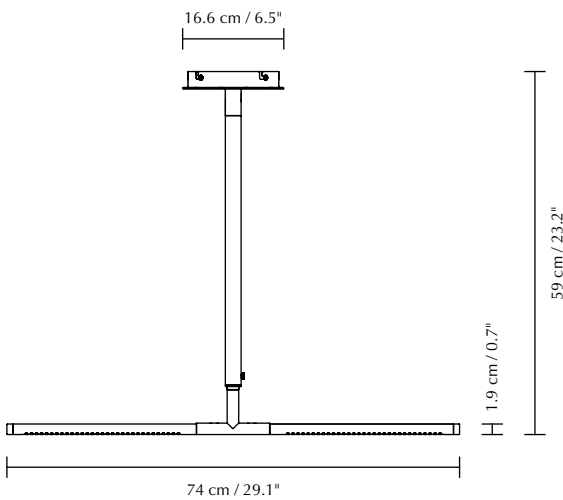

Colour variations

plated brass

UMAGE